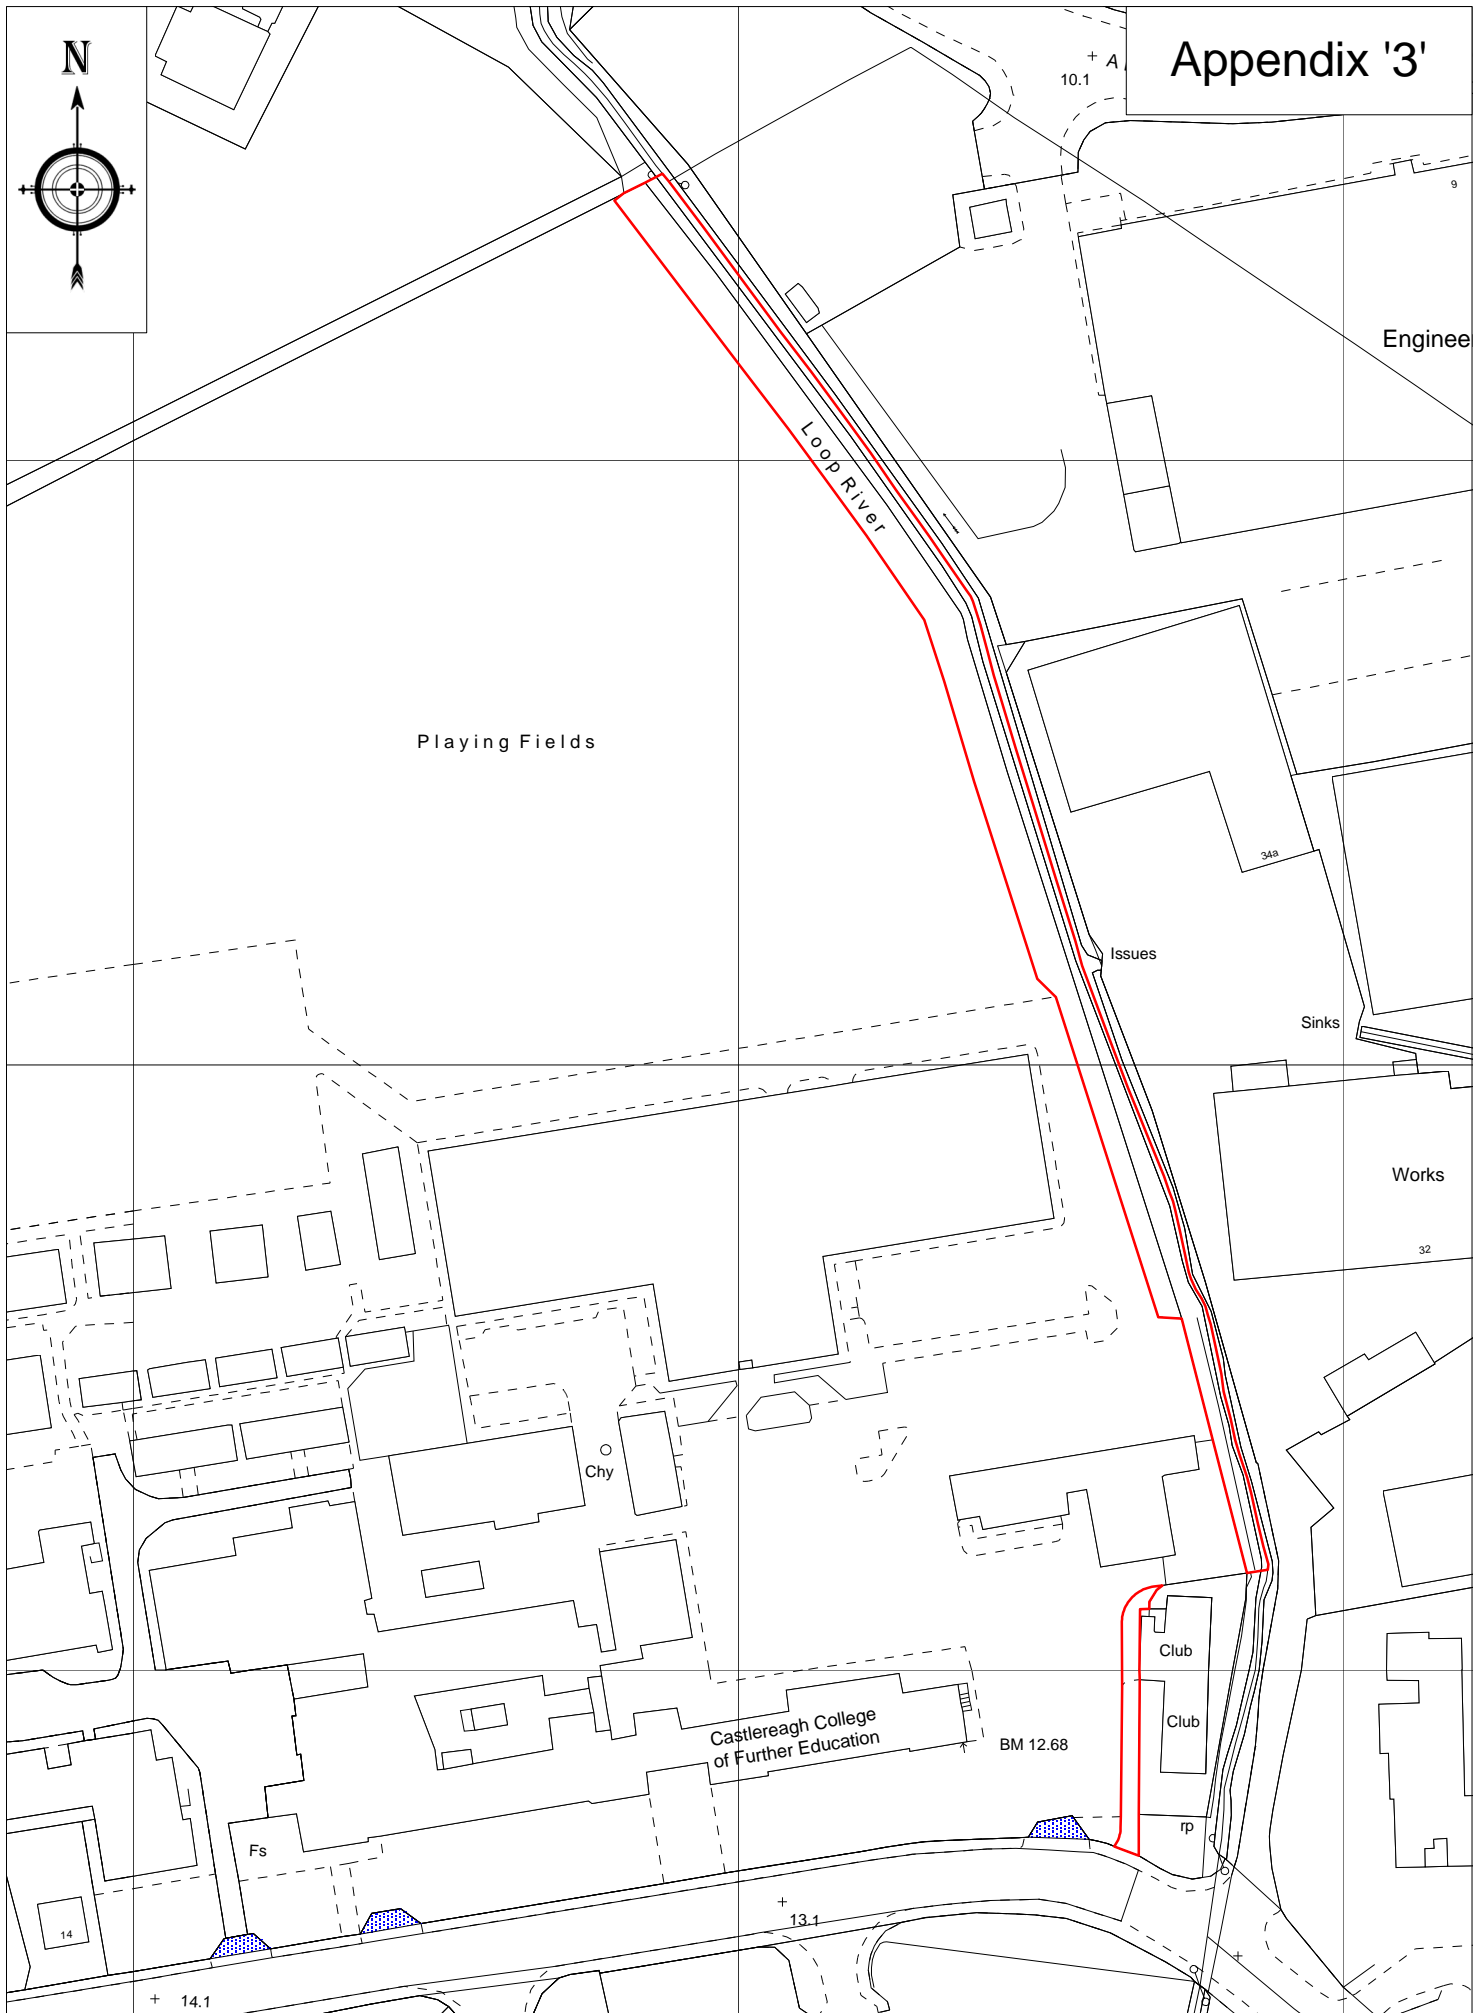

Appendix '3'

Scale 1:1250

Connswater Community Greenway - Plot 75

Area 0.491 acres